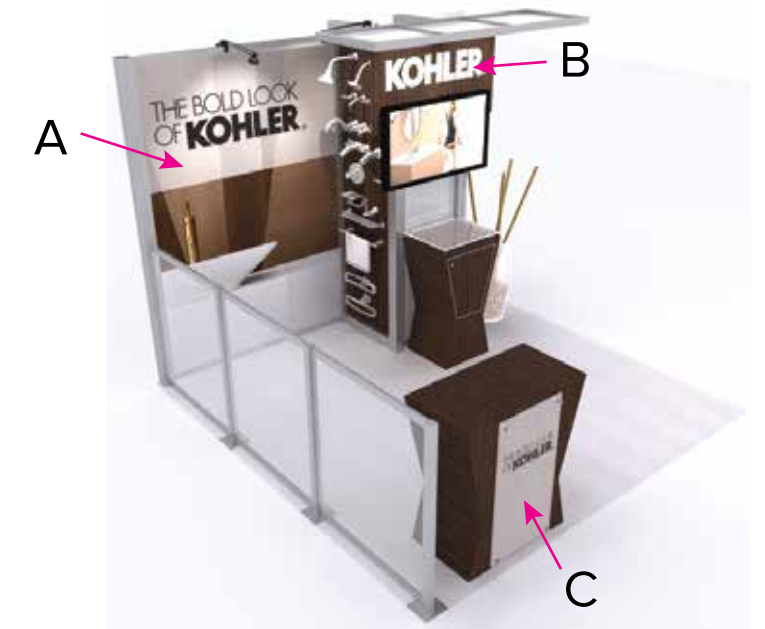

Graphic Template  
10 x 10 Inline Exhibit  
Velcro Tension Fabric Graphic, Sintra Graphics

Panel 'A' Note: 5/8" Hook Velcro on Front of Graphic

NOTE: All Raster Art (jpg, tiff,psd, png, etc.) must be at least 100 dpi at print size.  
Standard kits are often customized. Please check with Customer Service to ensure that this template matches your specific job.