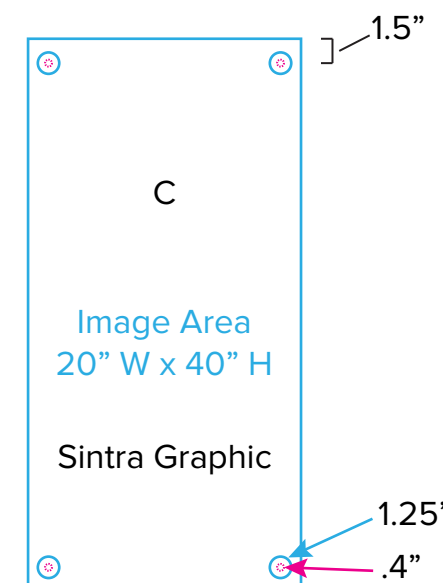

Graphic Template  
10 x 10 Inline Exhibit  
Velcro Tension Fabric Graphic, Sintra Graphics

Panel 'A' Note: 5/8" Hook Velcro on Front of Graphic

NOTE: All Raster Art (jpg, tiff,psd, png, etc.) must be at least 100 dpi at print size.  
Standard kits are often customized. Please check with Customer Service to ensure that this template matches your specific job.